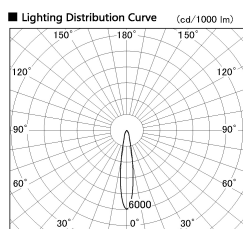

Item no. DD099-2515WW8527

Series Name: Φ 125 Spark

■ Direct Horizontal Illuminance DD099-2515WW8527

Beam Angle	Vertical Illuminance (lx)
17°	47880
17°	11970
17°	5320
17°	2990
17°	1920
17°	1330
17°	980
17°	750

Installation	Recessed mount
Type	
Fixture wattage	23W
Beam angle	17 deg
Color Temp.	2700K
CRI	Ra>85
Luminous	2001 lm
Body	Die-cast aluminum alloy
Body finish	N/A
Trim finish	White
Reflector finish	White
IP Rate	IP20
Light source	COB module
Input Voltage	AC220~240V
Dimming Type	Non-Dimmable
Certificate	CE, CCC
Cut Hole	125mm