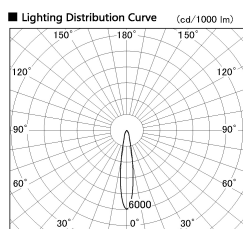

Item no. DD099-2515WW8530

Series Name: Φ 125 Spark

■ Direct Horizontal Illuminance DD099-2515WW8530

φ	Illuminance Angle	Beam Angle	Vertical Illuminance (lx)
290	17°	17°	49860
1			12470
			5540
590			3120
2			1990
			1390
890			1020
3			780
1190			780

Installation	Recessed mount
Type	
Fixture wattage	23W
Beam angle	17 deg
Color Temp.	3000K
CRI	Ra>85
Luminous	2084 lm
Body	Die-cast aluminum alloy
Body finish	N/A
Trim finish	White
Reflector finish	White
IP Rate	IP20
Light source	COB module
Input Voltage	AC220~240V
Dimming Type	Non-Dimmable
Certificate	CE, CCC
Cut Hole	125mm