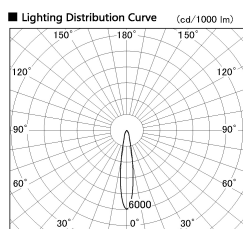

Item no. DD099-2515WW8535

Series Name: Φ 125 Spark

■ Direct Horizontal Illuminance DD099-2515WW8535

Beam Angle	Vertical Illuminance (lx)
17°	50870
17°	12720
17°	5650
17°	3180
17°	2030
17°	1410
17°	1040
17°	790

Installation	Recessed mount
Type	
Fixture wattage	23W
Beam angle	17 deg
Color Temp.	3500K
CRI	Ra>85
Luminous	2126 lm
Body	Die-cast aluminum alloy
Body finish	N/A
Trim finish	White
Reflector finish	White
IP Rate	IP20
Light source	COB module
Input Voltage	AC220~240V
Dimming Type	Non-Dimmable
Certificate	CE, CCC
Cut Hole	125mm