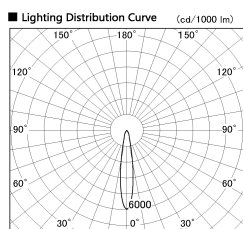

Item no. DD099-2515WW8535

Series Name: Φ 125 Spark

| | |
|------------------|-------------------------|
| Installation | Recessed mount |
| Type | |
| Fixture wattage | 23W |
| Beam angle | 17 deg |
| Color Temp. | 3500K |
| CRI | Ra>85 |
| Luminous | 2126 lm |
| Body | Die-cast aluminum alloy |
| Body finish | N/A |
| Trim finish | White |
| Reflector finish | White |
| IP Rate | IP20 |
| Light source | COB module |
| Input Voltage | AC220~240V |
| Dimming Type | Non-Dimmable |
| Certificate | CE, CCC |
| Cut Hole | 125mm |

Direct Horizontal Illuminance DD099-2515WW8535

| φ | Illuminance Angle | Beam Angle | Vertical Illuminance (lx) |
|------|-------------------|------------|---------------------------|
| 290 | 17° | 17° | 50870 |
| 1 | | | 12720 |
| | | | 5650 |
| 590 | | | 3180 |
| 2 | | | 2030 |
| 890 | | | 1410 |
| 3 | | | 1040 |
| 1190 | | | 790 |