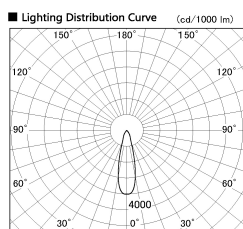

Item no. DD099-2520WW8527

Series Name: Φ 125 Spark

Installation	Recessed mount
Type	
Fixture wattage	23W
Beam angle	27 deg
Color Temp.	2700K
CRI	Ra>85
Luminous	1980 lm
Body	Die-cast aluminum alloy
Body finish	N/A
Trim finish	White
Reflector finish	White
IP Rate	IP20
Light source	COB module
Input Voltage	AC220~240V
Dimming Type	Non-Dimmable
Certificate	CE, CCC
Cut Hole	125mm