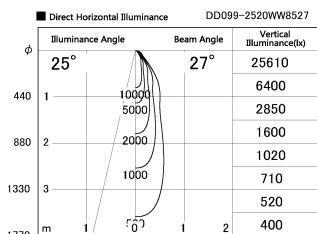

Item no. DD099-2520WW8527

Series Name: Φ 125 Spark

Installation	Recessed mount
Type	
Fixture wattage	23W
Beam angle	27 deg
Color Temp.	2700K
CRI	Ra>85
Luminous	1980 lm
Body	Die-cast aluminum alloy
Body finish	N/A
Trim finish	White
Reflector finish	White
IP Rate	IP20
Light source	COB module
Input Voltage	AC220~240V
Dimming Type	Non-Dimmable
Certificate	CE, CCC
Cut Hole	125mm