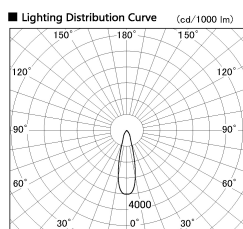

Item no. DD099-2520WW8530

Series Name:  $\Phi$ 125 Spark

Installation	Recessed mount
Type	$\Phi$ 125 Spark
Fixture wattage	23W
Beam angle	27 deg
Color Temp.	3000K
CRI	Ra>85
Luminous	2062 lm
Body	Die-cast aluminum alloy
Body finish	N/A
Trim finish	White
Reflector finish	White
IP Rate	IP20
Light source	COB module
Input Voltage	AC220~240V
Dimming Type	Non-Dimmable
Certificate	CE, CCC
Cut Hole	125mm