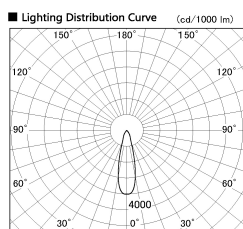

Item no. DD099-2520WW8530

Series Name:  $\Phi$ 125 Spark

Installation	Recessed mount
Type	
Fixture wattage	23W
Beam angle	27 deg
Color Temp.	3000K
CRI	Ra>85
Luminous	2062 lm
Body	Die-cast aluminum alloy
Body finish	N/A
Trim finish	White
Reflector finish	White
IP Rate	IP20
Light source	COB module
Input Voltage	AC220~240V
Dimming Type	Non-Dimmable
Certificate	CE, CCC
Cut Hole	125mm