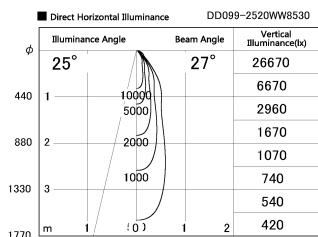

Item no. DD099-2520WW8530

Series Name:  $\Phi$ 125 Spark

Installation	Recessed mount
Type	
Fixture wattage	23W
Beam angle	27 deg
Color Temp.	3000K
CRI	Ra>85
Luminous	2062 lm
Body	Die-cast aluminum alloy
Body finish	N/A
Trim finish	White
Reflector finish	White
IP Rate	IP20
Light source	COB module
Input Voltage	AC220~240V
Dimming Type	Non-Dimmable
Certificate	CE, CCC
Cut Hole	125mm