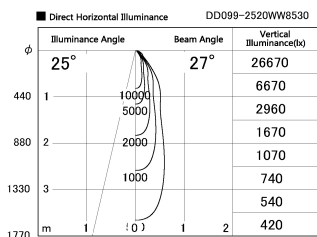

Item no. DD099-2520WW8530

Series Name:  $\Phi$ 125 Spark

Installation	Recessed mount
Type	$\Phi$ 125 Spark
Fixture wattage	23W
Beam angle	27 deg
Color Temp.	3000K
CRI	Ra>85
Luminous	2062 lm
Body	Die-cast aluminum alloy
Body finish	N/A
Trim finish	White
Reflector finish	White
IP Rate	IP20
Light source	COB module
Input Voltage	AC220~240V
Dimming Type	Non-Dimmable
Certificate	CE, CCC
Cut Hole	125mm