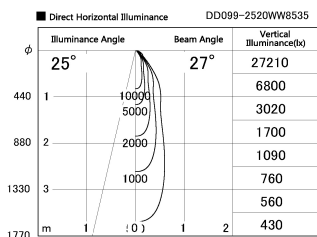

Item no. DD099-2520WW8535

Series Name: Φ 125 Spark

Installation	Recessed mount
Type	
Fixture wattage	23W
Beam angle	27 deg
Color Temp.	3500K
CRI	Ra>85
Luminous	2104 lm
Body	Die-cast aluminum alloy
Body finish	N/A
Trim finish	White
Reflector finish	White
IP Rate	IP20
Light source	COB module
Input Voltage	AC220~240V
Dimming Type	Non-Dimmable
Certificate	CE, CCC
Cut Hole	125mm