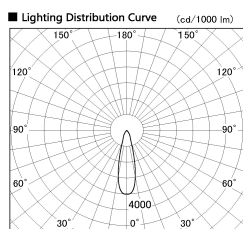

Item no. DD099-2520WW8535

Series Name: Φ 125 Spark

Installation	Recessed mount
Type	
Fixture wattage	23W
Beam angle	27 deg
Color Temp.	3500K
CRI	Ra>85
Luminous	2104 lm
Body	Die-cast aluminum alloy
Body finish	N/A
Trim finish	White
Reflector finish	White
IP Rate	IP20
Light source	COB module
Input Voltage	AC220~240V
Dimming Type	Non-Dimmable
Certificate	CE, CCC
Cut Hole	125mm