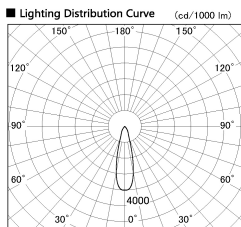

Item no. DD099-2520WW8535

Series Name: Φ 125 Spark

Installation	Recessed mount
Type	
Fixture wattage	23W
Beam angle	27 deg
Color Temp.	3500K
CRI	Ra>85
Luminous	2104 lm
Body	Die-cast aluminum alloy
Body finish	N/A
Trim finish	White
Reflector finish	White
IP Rate	IP20
Light source	COB module
Input Voltage	AC220~240V
Dimming Type	Non-Dimmable
Certificate	CE, CCC
Cut Hole	125mm