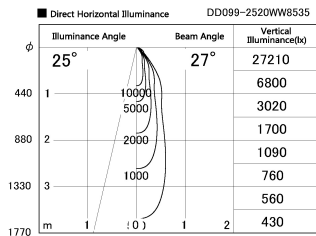

Item no. DD099-2520WW8535

Series Name: Φ 125 Spark

Installation	Recessed mount
Type	
Fixture wattage	23W
Beam angle	27 deg
Color Temp.	3500K
CRI	Ra>85
Luminous	2104 lm
Body	Die-cast aluminum alloy
Body finish	N/A
Trim finish	White
Reflector finish	White
IP Rate	IP20
Light source	COB module
Input Voltage	AC220~240V
Dimming Type	Non-Dimmable
Certificate	CE, CCC
Cut Hole	125mm