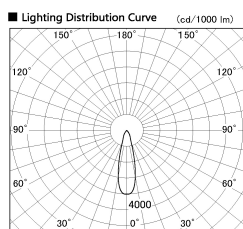

Item no. DD099-2520WW8540

Series Name: Φ 125 Spark

Installation	Recessed mount
Type	
Fixture wattage	23W
Beam angle	27 deg
Color Temp.	4000K
CRI	Ra>85
Luminous	2124 lm
Body	Die-cast aluminum alloy
Body finish	N/A
Trim finish	White
Reflector finish	White
IP Rate	IP20
Light source	COB module
Input Voltage	AC220~240V
Dimming Type	Non-Dimmable
Certificate	CE, CCC
Cut Hole	125mm