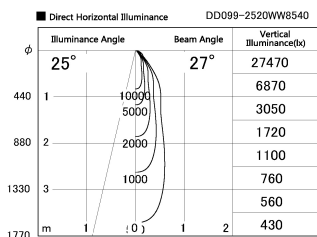

Item no. DD099-2520WW8540

Series Name: Φ 125 Spark

Installation	Recessed mount
Type	
Fixture wattage	23W
Beam angle	27 deg
Color Temp.	4000K
CRI	Ra>85
Luminous	2124 lm
Body	Die-cast aluminum alloy
Body finish	N/A
Trim finish	White
Reflector finish	White
IP Rate	IP20
Light source	COB module
Input Voltage	AC220~240V
Dimming Type	Non-Dimmable
Certificate	CE, CCC
Cut Hole	125mm