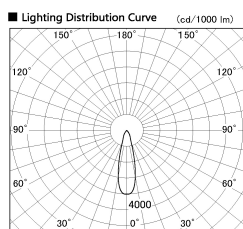

Item no. DD099-2520WW9027

Series Name:  $\Phi$ 125 Spark

Installation	Recessed mount
Type	
Fixture wattage	23W
Beam angle	27 deg
Color Temp.	2700K
CRI	Ra>90
Luminous	1800 lm
Body	Die-cast aluminum alloy
Body finish	N/A
Trim finish	White
Reflector finish	White
IP Rate	IP20
Light source	COB module
Input Voltage	AC220~240V
Dimming Type	Non-Dimmable
Certificate	CE, CCC
Cut Hole	125mm