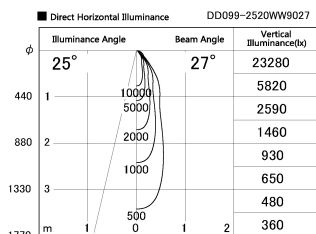

Item no. DD099-2520WW9027

Series Name:  $\Phi$ 125 Spark

Installation	Recessed mount
Type	
Fixture wattage	23W
Beam angle	27 deg
Color Temp.	2700K
CRI	Ra>90
Luminous	1800 lm
Body	Die-cast aluminum alloy
Body finish	N/A
Trim finish	White
Reflector finish	White
IP Rate	IP20
Light source	COB module
Input Voltage	AC220~240V
Dimming Type	Non-Dimmable
Certificate	CE, CCC
Cut Hole	125mm