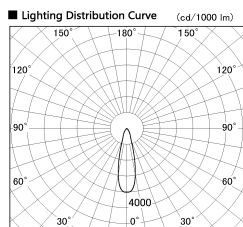

Item no. DD099-2520WW9027

Series Name: Φ 125 Spark

Installation	Recessed mount
Type	Φ 125 Spark
Fixture wattage	23W
Beam angle	27 deg
Color Temp.	2700K
CRI	Ra>90
Luminous	1800 lm
Body	Die-cast aluminum alloy
Body finish	N/A
Trim finish	White
Reflector finish	White
IP Rate	IP20
Light source	COB module
Input Voltage	AC220~240V
Dimming Type	Non-Dimmable
Certificate	CE, CCC
Cut Hole	125mm