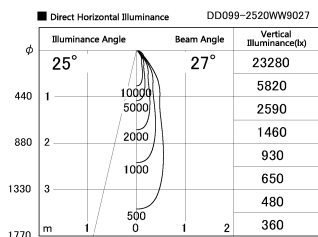

Item no. DD099-2520WW9027

Series Name: Φ 125 Spark

Installation	Recessed mount
Type	Φ 125 Spark
Fixture wattage	23W
Beam angle	27 deg
Color Temp.	2700K
CRI	Ra>90
Luminous	1800 lm
Body	Die-cast aluminum alloy
Body finish	N/A
Trim finish	White
Reflector finish	White
IP Rate	IP20
Light source	COB module
Input Voltage	AC220~240V
Dimming Type	Non-Dimmable
Certificate	CE, CCC
Cut Hole	125mm