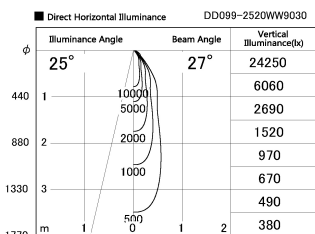

Item no. DD099-2520WW9030

Series Name: Φ 125 Spark

Installation	Recessed mount
Type	
Fixture wattage	23W
Beam angle	27 deg
Color Temp.	3000K
CRI	Ra>90
Luminous	1875 lm
Body	Die-cast aluminum alloy
Body finish	N/A
Trim finish	White
Reflector finish	White
IP Rate	IP20
Light source	COB module
Input Voltage	AC220~240V
Dimming Type	Non-Dimmable
Certificate	CE, CCC
Cut Hole	125mm