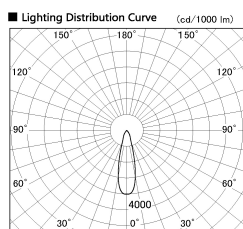

Item no. DD099-2520WW9030

Series Name: Φ 125 Spark

Installation	Recessed mount
Type	
Fixture wattage	23W
Beam angle	27 deg
Color Temp.	3000K
CRI	Ra>90
Luminous	1875 lm
Body	Die-cast aluminum alloy
Body finish	N/A
Trim finish	White
Reflector finish	White
IP Rate	IP20
Light source	COB module
Input Voltage	AC220~240V
Dimming Type	Non-Dimmable
Certificate	CE, CCC
Cut Hole	125mm