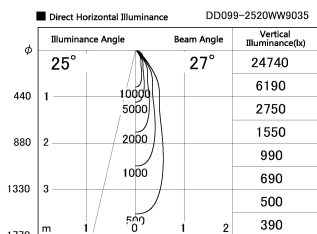

Item no. DD099-2520WW9035

Series Name: Φ 125 Spark

Installation	Recessed mount
Type	
Fixture wattage	23W
Beam angle	27 deg
Color Temp.	3500K
CRI	Ra>90
Luminous	1913 lm
Body	Die-cast aluminum alloy
Body finish	N/A
Trim finish	White
Reflector finish	White
IP Rate	IP20
Light source	COB module
Input Voltage	AC220~240V
Dimming Type	Non-Dimmable
Certificate	CE, CCC
Cut Hole	125mm