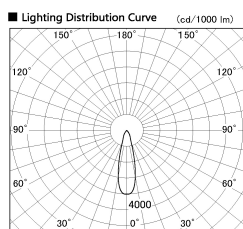

Item no. DD099-2520WW9035

Series Name: Φ 125 Spark

Installation	Recessed mount
Type	
Fixture wattage	23W
Beam angle	27 deg
Color Temp.	3500K
CRI	Ra>90
Luminous	1913 lm
Body	Die-cast aluminum alloy
Body finish	N/A
Trim finish	White
Reflector finish	White
IP Rate	IP20
Light source	COB module
Input Voltage	AC220~240V
Dimming Type	Non-Dimmable
Certificate	CE, CCC
Cut Hole	125mm