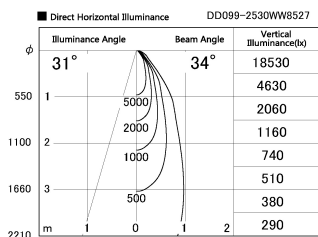

Item no. DD099-2530WW8527

Series Name: Φ 125 Spark

Installation	Recessed mount
Type	
Fixture wattage	23W
Beam angle	34 deg
Color Temp.	2700K
CRI	Ra>85
Luminous	1976 lm
Body	Die-cast aluminum alloy
Body finish	N/A
Trim finish	White
Reflector finish	White
IP Rate	IP20
Light source	COB module
Input Voltage	AC220~240V
Dimming Type	Non-Dimmable
Certificate	CE, CCC
Cut Hole	125mm