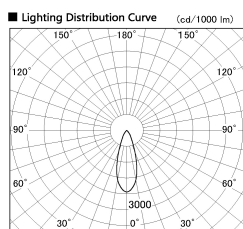

Item no. DD099-2530WW8527

Series Name: Φ 125 Spark

Installation	Recessed mount
Type	
Fixture wattage	23W
Beam angle	34 deg
Color Temp.	2700K
CRI	Ra>85
Luminous	1976 lm
Body	Die-cast aluminum alloy
Body finish	N/A
Trim finish	White
Reflector finish	White
IP Rate	IP20
Light source	COB module
Input Voltage	AC220~240V
Dimming Type	Non-Dimmable
Certificate	CE, CCC
Cut Hole	125mm