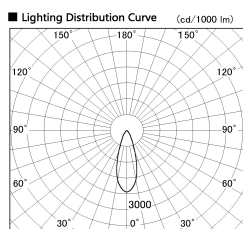

Item no. DD099-2530WW8530

Series Name: Φ 125 Spark

Installation	Recessed mount
Type	Φ 125 Spark
Fixture wattage	23W
Beam angle	34 deg
Color Temp.	3000K
CRI	Ra>85
Luminous	2058 lm
Body	Die-cast aluminum alloy
Body finish	N/A
Trim finish	White
Reflector finish	White
IP Rate	IP20
Light source	COB module
Input Voltage	AC220~240V
Dimming Type	Non-Dimmable
Certificate	CE, CCC
Cut Hole	125mm

■ Direct Horizontal Illuminance DD099-2530WW8530

φ	Illuminance Angle	Beam Angle	Vertical Illuminance (lx)
550	31°	34°	19300
1100			4830
1660			2140
2210			1210
			770
			540
			390
			300