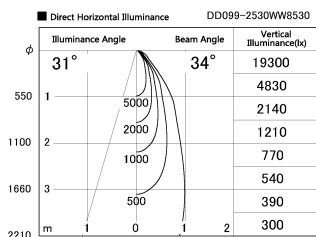

Item no. DD099-2530WW8530

Series Name:  $\Phi$ 125 Spark

Installation	Recessed mount
Type	
Fixture wattage	23W
Beam angle	34 deg
Color Temp.	3000K
CRI	Ra>85
Luminous	2058 lm
Body	Die-cast aluminum alloy
Body finish	N/A
Trim finish	White
Reflector finish	White
IP Rate	IP20
Light source	COB module
Input Voltage	AC220~240V
Dimming Type	Non-Dimmable
Certificate	CE, CCC
Cut Hole	125mm