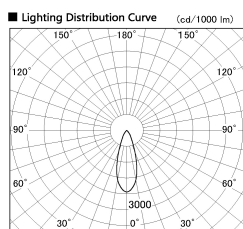

Item no. DD099-2530WW8530

Series Name:  $\Phi$ 125 Spark

Installation	Recessed mount
Type	
Fixture wattage	23W
Beam angle	34 deg
Color Temp.	3000K
CRI	Ra>85
Luminous	2058 lm
Body	Die-cast aluminum alloy
Body finish	N/A
Trim finish	White
Reflector finish	White
IP Rate	IP20
Light source	COB module
Input Voltage	AC220~240V
Dimming Type	Non-Dimmable
Certificate	CE, CCC
Cut Hole	125mm