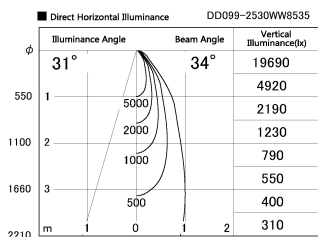

Item no. DD099-2530WW8535

Series Name: Φ 125 Spark

Installation	Recessed mount
Type	
Fixture wattage	23W
Beam angle	34 deg
Color Temp.	3500K
CRI	Ra>85
Luminous	2099 lm
Body	Die-cast aluminum alloy
Body finish	N/A
Trim finish	White
Reflector finish	White
IP Rate	IP20
Light source	COB module
Input Voltage	AC220~240V
Dimming Type	Non-Dimmable
Certificate	CE, CCC
Cut Hole	125mm