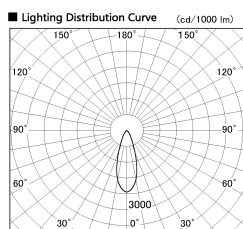

Item no. DD099-2530WW8535

Series Name: Φ 125 Spark

Installation	Recessed mount
Type	
Fixture wattage	23W
Beam angle	34 deg
Color Temp.	3500K
CRI	Ra>85
Luminous	2099 lm
Body	Die-cast aluminum alloy
Body finish	N/A
Trim finish	White
Reflector finish	White
IP Rate	IP20
Light source	COB module
Input Voltage	AC220~240V
Dimming Type	Non-Dimmable
Certificate	CE, CCC
Cut Hole	125mm