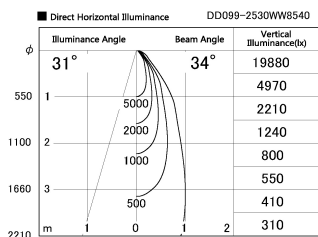

Item no. DD099-2530WW8540

Series Name:  $\Phi$ 125 Spark

Installation	Recessed mount
Type	
Fixture wattage	23W
Beam angle	34 deg
Color Temp.	4000K
CRI	Ra>85
Luminous	2120 lm
Body	Die-cast aluminum alloy
Body finish	N/A
Trim finish	White
Reflector finish	White
IP Rate	IP20
Light source	COB module
Input Voltage	AC220~240V
Dimming Type	Non-Dimmable
Certificate	CE, CCC
Cut Hole	125mm