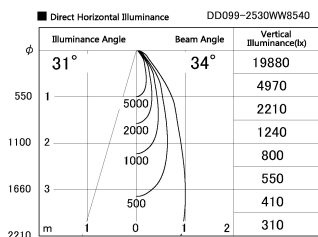

Item no. DD099-2530WW8540

Series Name:  $\Phi$ 125 Spark

Installation	Recessed mount
Type	$\Phi$ 125 Spark
Fixture wattage	23W
Beam angle	34 deg
Color Temp.	4000K
CRI	Ra>85
Luminous	2120 lm
Body	Die-cast aluminum alloy
Body finish	N/A
Trim finish	White
Reflector finish	White
IP Rate	IP20
Light source	COB module
Input Voltage	AC220~240V
Dimming Type	Non-Dimmable
Certificate	CE, CCC
Cut Hole	125mm