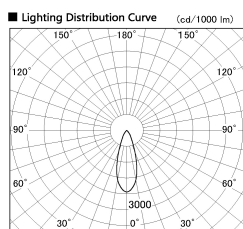

Item no. DD099-2530WW8540

Series Name:  $\Phi$ 125 Spark

Installation	Recessed mount
Type	
Fixture wattage	23W
Beam angle	34 deg
Color Temp.	4000K
CRI	Ra>85
Luminous	2120 lm
Body	Die-cast aluminum alloy
Body finish	N/A
Trim finish	White
Reflector finish	White
IP Rate	IP20
Light source	COB module
Input Voltage	AC220~240V
Dimming Type	Non-Dimmable
Certificate	CE, CCC
Cut Hole	125mm