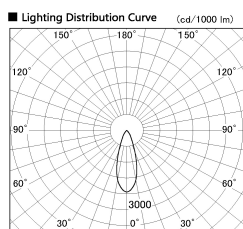

Item no. DD099-2530WW8540

Series Name:  $\Phi$ 125 Spark

Installation	Recessed mount
Type	$\Phi$ 125 Spark
Fixture wattage	23W
Beam angle	34 deg
Color Temp.	4000K
CRI	Ra>85
Luminous	2120 lm
Body	Die-cast aluminum alloy
Body finish	N/A
Trim finish	White
Reflector finish	White
IP Rate	IP20
Light source	COB module
Input Voltage	AC220~240V
Dimming Type	Non-Dimmable
Certificate	CE, CCC
Cut Hole	125mm