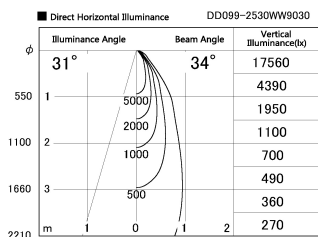

Item no. DD099-2530WW9030

Series Name: Φ 125 Spark

Installation	Recessed mount
Type	
Fixture wattage	23W
Beam angle	34 deg
Color Temp.	3000K
CRI	Ra>90
Luminous	1872 lm
Body	Die-cast aluminum alloy
Body finish	N/A
Trim finish	White
Reflector finish	White
IP Rate	IP20
Light source	COB module
Input Voltage	AC220~240V
Dimming Type	Non-Dimmable
Certificate	CE, CCC
Cut Hole	125mm