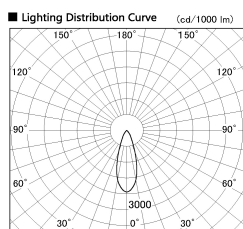

Item no. DD099-2530WW9030

Series Name: Φ 125 Spark

Installation	Recessed mount
Type	
Fixture wattage	23W
Beam angle	34 deg
Color Temp.	3000K
CRI	Ra>90
Luminous	1872 lm
Body	Die-cast aluminum alloy
Body finish	N/A
Trim finish	White
Reflector finish	White
IP Rate	IP20
Light source	COB module
Input Voltage	AC220~240V
Dimming Type	Non-Dimmable
Certificate	CE, CCC
Cut Hole	125mm