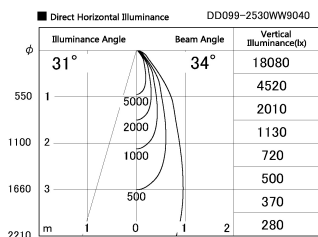

Item no. DD099-2530WW9040

Series Name:  $\Phi$ 125 Spark

Installation	Recessed mount
Type	
Fixture wattage	23W
Beam angle	34 deg
Color Temp.	4000K
CRI	Ra>90
Luminous	1928 lm
Body	Die-cast aluminum alloy
Body finish	N/A
Trim finish	White
Reflector finish	White
IP Rate	IP20
Light source	COB module
Input Voltage	AC220~240V
Dimming Type	Non-Dimmable
Certificate	CE, CCC
Cut Hole	125mm