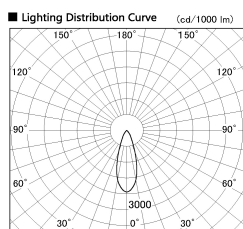

Item no. DD099-2530WW9040

Series Name:  $\Phi$ 125 Spark

Installation	Recessed mount
Type	
Fixture wattage	23W
Beam angle	34 deg
Color Temp.	4000K
CRI	Ra>90
Luminous	1928 lm
Body	Die-cast aluminum alloy
Body finish	N/A
Trim finish	White
Reflector finish	White
IP Rate	IP20
Light source	COB module
Input Voltage	AC220~240V
Dimming Type	Non-Dimmable
Certificate	CE, CCC
Cut Hole	125mm