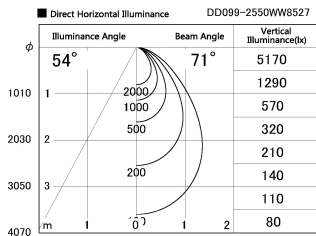

Item no. DD099-2550WW8527

Series Name: Φ 125 Spark

Installation	Recessed mount
Type	
Fixture wattage	23W
Beam angle	71 deg
Color Temp.	2700K
CRI	Ra>85
Luminous	1840 lm
Body	Die-cast aluminum alloy
Body finish	N/A
Trim finish	White
Reflector finish	White
IP Rate	IP20
Light source	COB module
Input Voltage	AC220~240V
Dimming Type	Non-Dimmable
Certificate	CE, CCC
Cut Hole	125mm