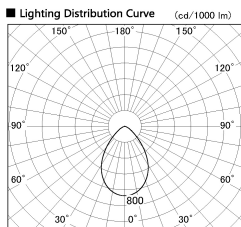

Item no. DD099-2550WW8527

Series Name:  $\Phi$ 125 Spark

Installation	Recessed mount
Type	$\Phi$ 125 Spark
Fixture wattage	23W
Beam angle	71 deg
Color Temp.	2700K
CRI	Ra>85
Luminous	1840 lm
Body	Die-cast aluminum alloy
Body finish	N/A
Trim finish	White
Reflector finish	White
IP Rate	IP20
Light source	COB module
Input Voltage	AC220~240V
Dimming Type	Non-Dimmable
Certificate	CE, CCC
Cut Hole	125mm