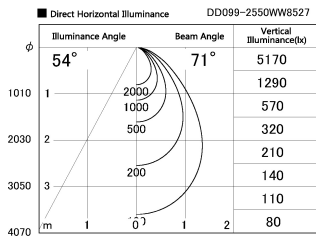

Item no. DD099-2550WW8527

Series Name:  $\Phi$ 125 Spark

Installation	Recessed mount
Type	$\Phi$ 125 Spark
Fixture wattage	23W
Beam angle	71 deg
Color Temp.	2700K
CRI	Ra>85
Luminous	1840 lm
Body	Die-cast aluminum alloy
Body finish	N/A
Trim finish	White
Reflector finish	White
IP Rate	IP20
Light source	COB module
Input Voltage	AC220~240V
Dimming Type	Non-Dimmable
Certificate	CE, CCC
Cut Hole	125mm