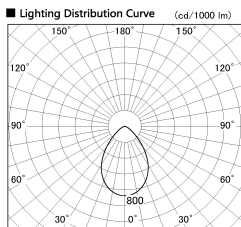

Item no. DD099-2550WW8527

Series Name: Φ 125 Spark

Installation	Recessed mount
Type	
Fixture wattage	23W
Beam angle	71 deg
Color Temp.	2700K
CRI	Ra>85
Luminous	1840 lm
Body	Die-cast aluminum alloy
Body finish	N/A
Trim finish	White
Reflector finish	White
IP Rate	IP20
Light source	COB module
Input Voltage	AC220~240V
Dimming Type	Non-Dimmable
Certificate	CE, CCC
Cut Hole	125mm