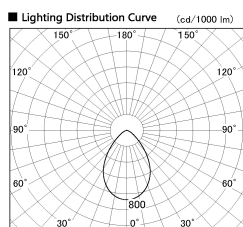

Item no. DD099-2550WW8530

Series Name: Φ 125 Spark

Installation	Recessed mount
Type	
Fixture wattage	23W
Beam angle	71 deg
Color Temp.	3000K
CRI	Ra>85
Luminous	1916 lm
Body	Die-cast aluminum alloy
Body finish	N/A
Trim finish	White
Reflector finish	White
IP Rate	IP20
Light source	COB module
Input Voltage	AC220~240V
Dimming Type	Non-Dimmable
Certificate	CE, CCC
Cut Hole	125mm