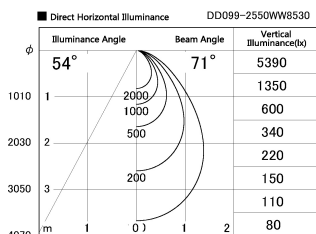

Item no. DD099-2550WW8530

Series Name: Φ 125 Spark

Installation	Recessed mount
Type	
Fixture wattage	23W
Beam angle	71 deg
Color Temp.	3000K
CRI	Ra>85
Luminous	1916 lm
Body	Die-cast aluminum alloy
Body finish	N/A
Trim finish	White
Reflector finish	White
IP Rate	IP20
Light source	COB module
Input Voltage	AC220~240V
Dimming Type	Non-Dimmable
Certificate	CE, CCC
Cut Hole	125mm