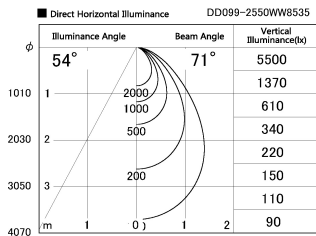

Item no. DD099-2550WW8535

Series Name:  $\Phi$ 125 Spark

Installation	Recessed mount
Type	
Fixture wattage	23W
Beam angle	71 deg
Color Temp.	3500K
CRI	Ra>85
Luminous	1955 lm
Body	Die-cast aluminum alloy
Body finish	N/A
Trim finish	White
Reflector finish	White
IP Rate	IP20
Light source	COB module
Input Voltage	AC220~240V
Dimming Type	Non-Dimmable
Certificate	CE, CCC
Cut Hole	125mm