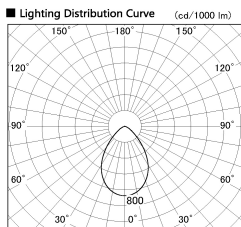

Item no. DD099-2550WW8535

Series Name:  $\Phi$ 125 Spark

Installation	Recessed mount
Type	
Fixture wattage	23W
Beam angle	71 deg
Color Temp.	3500K
CRI	Ra>85
Luminous	1955 lm
Body	Die-cast aluminum alloy
Body finish	N/A
Trim finish	White
Reflector finish	White
IP Rate	IP20
Light source	COB module
Input Voltage	AC220~240V
Dimming Type	Non-Dimmable
Certificate	CE, CCC
Cut Hole	125mm