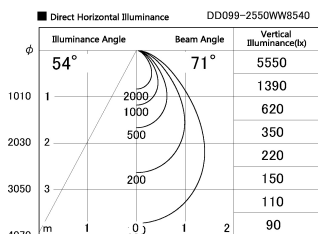

Item no. DD099-2550WW8540

Series Name:  $\Phi$ 125 Spark

Installation	Recessed mount
Type	
Fixture wattage	23W
Beam angle	71 deg
Color Temp.	4000K
CRI	Ra>85
Luminous	1974 lm
Body	Die-cast aluminum alloy
Body finish	N/A
Trim finish	White
Reflector finish	White
IP Rate	IP20
Light source	COB module
Input Voltage	AC220~240V
Dimming Type	Non-Dimmable
Certificate	CE, CCC
Cut Hole	125mm