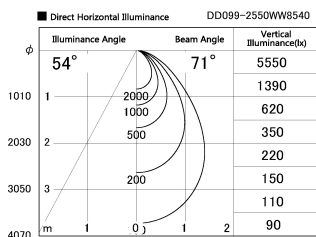

Item no. DD099-2550WW8540

Series Name: Φ 125 Spark

Installation	Recessed mount
Type	Φ 125 Spark
Fixture wattage	23W
Beam angle	71 deg
Color Temp.	4000K
CRI	Ra>85
Luminous	1974 lm
Body	Die-cast aluminum alloy
Body finish	N/A
Trim finish	White
Reflector finish	White
IP Rate	IP20
Light source	COB module
Input Voltage	AC220~240V
Dimming Type	Non-Dimmable
Certificate	CE, CCC
Cut Hole	125mm