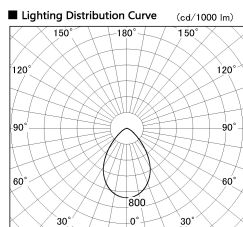

Item no. DD099-2550WW8540

Series Name: Φ 125 Spark

Installation	Recessed mount
Type	Φ 125 Spark
Fixture wattage	23W
Beam angle	71 deg
Color Temp.	4000K
CRI	Ra>85
Luminous	1974 lm
Body	Die-cast aluminum alloy
Body finish	N/A
Trim finish	White
Reflector finish	White
IP Rate	IP20
Light source	COB module
Input Voltage	AC220~240V
Dimming Type	Non-Dimmable
Certificate	CE, CCC
Cut Hole	125mm