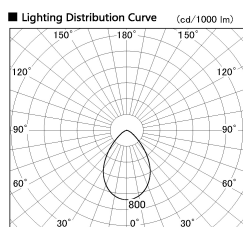

Item no. DD099-2550WW8540

Series Name:  $\Phi$ 125 Spark

Installation	Recessed mount
Type	
Fixture wattage	23W
Beam angle	71 deg
Color Temp.	4000K
CRI	Ra>85
Luminous	1974 lm
Body	Die-cast aluminum alloy
Body finish	N/A
Trim finish	White
Reflector finish	White
IP Rate	IP20
Light source	COB module
Input Voltage	AC220~240V
Dimming Type	Non-Dimmable
Certificate	CE, CCC
Cut Hole	125mm