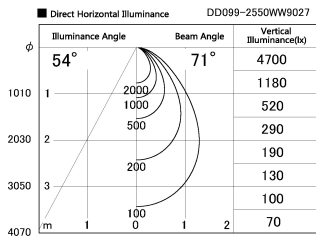

Item no. DD099-2550WW9027

Series Name: Φ 125 Spark

Installation	Recessed mount
Type	
Fixture wattage	23W
Beam angle	71 deg
Color Temp.	2700K
CRI	Ra>90
Luminous	1673 lm
Body	Die-cast aluminum alloy
Body finish	N/A
Trim finish	White
Reflector finish	White
IP Rate	IP20
Light source	COB module
Input Voltage	AC220~240V
Dimming Type	Non-Dimmable
Certificate	CE, CCC
Cut Hole	125mm