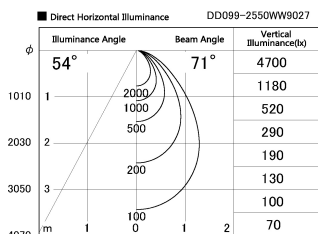

Item no. DD099-2550WW9027

Series Name:  $\Phi$ 125 Spark

Installation	Recessed mount
Type	$\Phi$ 125 Spark
Fixture wattage	23W
Beam angle	71 deg
Color Temp.	2700K
CRI	Ra>90
Luminous	1673 lm
Body	Die-cast aluminum alloy
Body finish	N/A
Trim finish	White
Reflector finish	White
IP Rate	IP20
Light source	COB module
Input Voltage	AC220~240V
Dimming Type	Non-Dimmable
Certificate	CE, CCC
Cut Hole	125mm