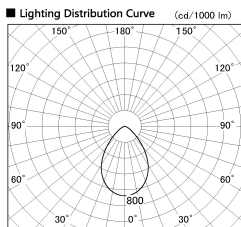

Item no. DD099-2550WW9027

Series Name: Φ 125 Spark

Installation	Recessed mount
Type	
Fixture wattage	23W
Beam angle	71 deg
Color Temp.	2700K
CRI	Ra>90
Luminous	1673 lm
Body	Die-cast aluminum alloy
Body finish	N/A
Trim finish	White
Reflector finish	White
IP Rate	IP20
Light source	COB module
Input Voltage	AC220~240V
Dimming Type	Non-Dimmable
Certificate	CE, CCC
Cut Hole	125mm