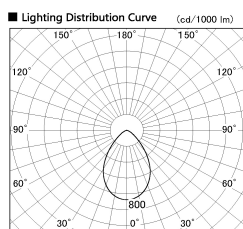

Item no. DD099-2550WW9027

Series Name:  $\Phi$ 125 Spark

Installation	Recessed mount
Type	$\Phi$ 125 Spark
Fixture wattage	23W
Beam angle	71 deg
Color Temp.	2700K
CRI	Ra>90
Luminous	1673 lm
Body	Die-cast aluminum alloy
Body finish	N/A
Trim finish	White
Reflector finish	White
IP Rate	IP20
Light source	COB module
Input Voltage	AC220~240V
Dimming Type	Non-Dimmable
Certificate	CE, CCC
Cut Hole	125mm