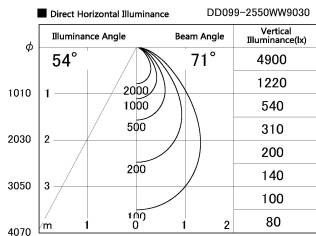

Item no. DD099-2550WW9030

Series Name: Φ 125 Spark

Installation	Recessed mount
Type	
Fixture wattage	23W
Beam angle	71 deg
Color Temp.	3000K
CRI	Ra>90
Luminous	1742 lm
Body	Die-cast aluminum alloy
Body finish	N/A
Trim finish	White
Reflector finish	White
IP Rate	IP20
Light source	COB module
Input Voltage	AC220~240V
Dimming Type	Non-Dimmable
Certificate	CE, CCC
Cut Hole	125mm