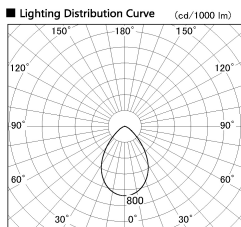

Item no. DD099-2550WW9030

Series Name: Φ 125 Spark

Installation	Recessed mount
Type	
Fixture wattage	23W
Beam angle	71 deg
Color Temp.	3000K
CRI	Ra>90
Luminous	1742 lm
Body	Die-cast aluminum alloy
Body finish	N/A
Trim finish	White
Reflector finish	White
IP Rate	IP20
Light source	COB module
Input Voltage	AC220~240V
Dimming Type	Non-Dimmable
Certificate	CE, CCC
Cut Hole	125mm