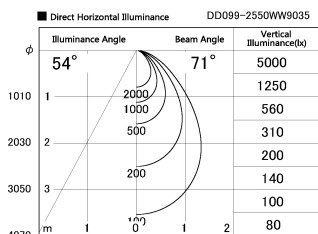

Item no. DD099-2550WW9035

Series Name: Φ 125 Spark

Installation	Recessed mount
Type	
Fixture wattage	23W
Beam angle	71 deg
Color Temp.	3500K
CRI	Ra>90
Luminous	1777 lm
Body	Die-cast aluminum alloy
Body finish	N/A
Trim finish	White
Reflector finish	White
IP Rate	IP20
Light source	COB module
Input Voltage	AC220~240V
Dimming Type	Non-Dimmable
Certificate	CE, CCC
Cut Hole	125mm