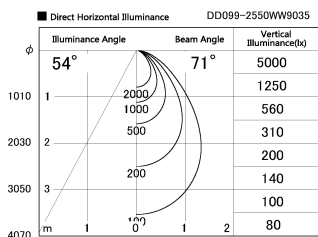

Item no. DD099-2550WW9035

Series Name: Φ 125 Spark

Installation	Recessed mount
Type	Φ 125 Spark
Fixture wattage	23W
Beam angle	71 deg
Color Temp.	3500K
CRI	Ra>90
Luminous	1777 lm
Body	Die-cast aluminum alloy
Body finish	N/A
Trim finish	White
Reflector finish	White
IP Rate	IP20
Light source	COB module
Input Voltage	AC220~240V
Dimming Type	Non-Dimmable
Certificate	CE, CCC
Cut Hole	125mm