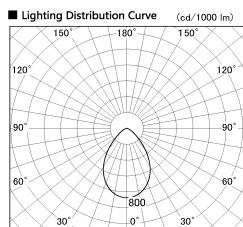

Item no. DD099-2550WW9035

Series Name: Φ 125 Spark

Installation	Recessed mount
Type	Φ 125 Spark
Fixture wattage	23W
Beam angle	71 deg
Color Temp.	3500K
CRI	Ra>90
Luminous	1777 lm
Body	Die-cast aluminum alloy
Body finish	N/A
Trim finish	White
Reflector finish	White
IP Rate	IP20
Light source	COB module
Input Voltage	AC220~240V
Dimming Type	Non-Dimmable
Certificate	CE, CCC
Cut Hole	125mm