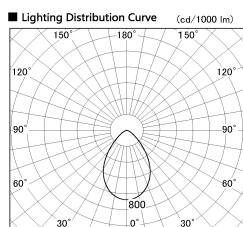

Item no. DD099-2550WW9035

Series Name: Φ 125 Spark

Installation	Recessed mount
Type	
Fixture wattage	23W
Beam angle	71 deg
Color Temp.	3500K
CRI	Ra>90
Luminous	1777 lm
Body	Die-cast aluminum alloy
Body finish	N/A
Trim finish	White
Reflector finish	White
IP Rate	IP20
Light source	COB module
Input Voltage	AC220~240V
Dimming Type	Non-Dimmable
Certificate	CE, CCC
Cut Hole	125mm