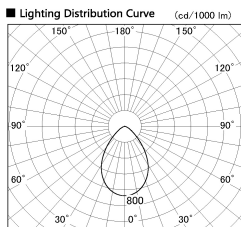

Item no. DD099-2550WW9040

Series Name: Φ 125 Spark

Installation	Recessed mount
Type	
Fixture wattage	23W
Beam angle	71 deg
Color Temp.	4000K
CRI	Ra>90
Luminous	1795 lm
Body	Die-cast aluminum alloy
Body finish	N/A
Trim finish	White
Reflector finish	White
IP Rate	IP20
Light source	COB module
Input Voltage	AC220~240V
Dimming Type	Non-Dimmable
Certificate	CE, CCC
Cut Hole	125mm