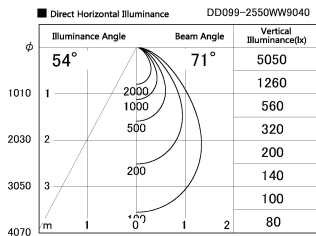

Item no. DD099-2550WW9040

Series Name: Φ 125 Spark

Installation	Recessed mount
Type	
Fixture wattage	23W
Beam angle	71 deg
Color Temp.	4000K
CRI	Ra>90
Luminous	1795 lm
Body	Die-cast aluminum alloy
Body finish	N/A
Trim finish	White
Reflector finish	White
IP Rate	IP20
Light source	COB module
Input Voltage	AC220~240V
Dimming Type	Non-Dimmable
Certificate	CE, CCC
Cut Hole	125mm