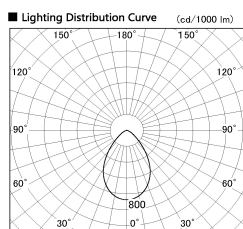

Item no. DD099-2550WW9040

Series Name: Φ 125 Spark

Installation	Recessed mount
Type	Φ 125 Spark
Fixture wattage	23W
Beam angle	71 deg
Color Temp.	4000K
CRI	Ra>90
Luminous	1795 lm
Body	Die-cast aluminum alloy
Body finish	N/A
Trim finish	White
Reflector finish	White
IP Rate	IP20
Light source	COB module
Input Voltage	AC220~240V
Dimming Type	Non-Dimmable
Certificate	CE, CCC
Cut Hole	125mm