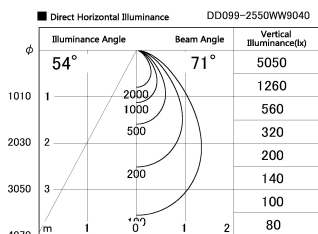

Item no. DD099-2550WW9040

Series Name: Φ 125 Spark

Installation	Recessed mount
Type	Φ 125 Spark
Fixture wattage	23W
Beam angle	71 deg
Color Temp.	4000K
CRI	Ra>90
Luminous	1795 lm
Body	Die-cast aluminum alloy
Body finish	N/A
Trim finish	White
Reflector finish	White
IP Rate	IP20
Light source	COB module
Input Voltage	AC220~240V
Dimming Type	Non-Dimmable
Certificate	CE, CCC
Cut Hole	125mm