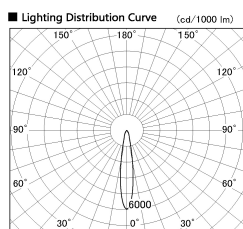

Item no. DD099-3015WW8530

Series Name: Φ 125 Spark

Installation	Recessed mount
Type	
Fixture wattage	30.3W
Beam angle	17 deg
Color Temp.	3000K
CRI	Ra>85
Luminous	2727 lm
Body	Die-cast aluminum alloy
Body finish	N/A
Trim finish	White
Reflector finish	White
IP Rate	IP20
Light source	COB module
Input Voltage	AC220~240V
Dimming Type	Non-Dimmable
Certificate	CE, CCC
Cut Hole	125mm

■ Direct Horizontal Illuminance DD099-3015WW8530

φ	Illuminance Angle	Beam Angle	Vertical Illuminance (lx)		
290	17°	17°	65250		
1			16310		
590			7250		
2			4080		
890			2610		
3			1810		
1190			1330		
m	1	0	1	2	1020