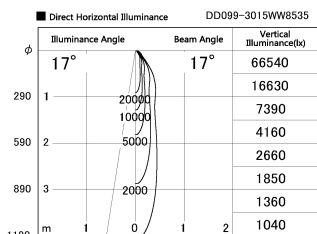

Item no. DD099-3015WW8535

Series Name:  $\Phi$ 125 Spark

Installation	Recessed mount
Type	
Fixture wattage	30.3W
Beam angle	17 deg
Color Temp.	3500K
CRI	Ra>85
Luminous	2781 lm
Body	Die-cast aluminum alloy
Body finish	N/A
Trim finish	White
Reflector finish	White
IP Rate	IP20
Light source	COB module
Input Voltage	AC220~240V
Dimming Type	Non-Dimmable
Certificate	CE, CCC
Cut Hole	125mm