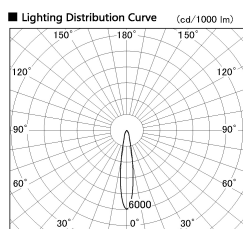

Item no. DD099-3015WW8535

Series Name:  $\Phi$ 125 Spark

Installation	Recessed mount
Type	
Fixture wattage	30.3W
Beam angle	17 deg
Color Temp.	3500K
CRI	Ra>85
Luminous	2781 lm
Body	Die-cast aluminum alloy
Body finish	N/A
Trim finish	White
Reflector finish	White
IP Rate	IP20
Light source	COB module
Input Voltage	AC220~240V
Dimming Type	Non-Dimmable
Certificate	CE, CCC
Cut Hole	125mm