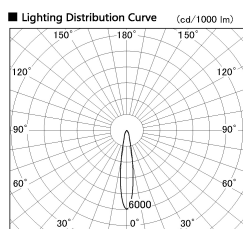

Item no. DD099-3015WW8540

Series Name: Φ 125 Spark

Installation	Recessed mount
Type	
Fixture wattage	30.3W
Beam angle	17 deg
Color Temp.	4000K
CRI	Ra>85
Luminous	2809 lm
Body	Die-cast aluminum alloy
Body finish	N/A
Trim finish	White
Reflector finish	White
IP Rate	IP20
Light source	COB module
Input Voltage	AC220~240V
Dimming Type	Non-Dimmable
Certificate	CE, CCC
Cut Hole	125mm