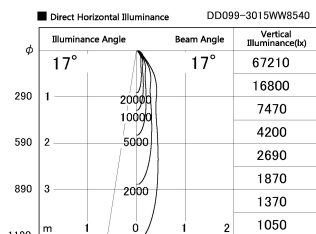

Item no. DD099-3015WW8540

Series Name: Φ 125 Spark

Installation	Recessed mount
Type	
Fixture wattage	30.3W
Beam angle	17 deg
Color Temp.	4000K
CRI	Ra>85
Luminous	2809 lm
Body	Die-cast aluminum alloy
Body finish	N/A
Trim finish	White
Reflector finish	White
IP Rate	IP20
Light source	COB module
Input Voltage	AC220~240V
Dimming Type	Non-Dimmable
Certificate	CE, CCC
Cut Hole	125mm