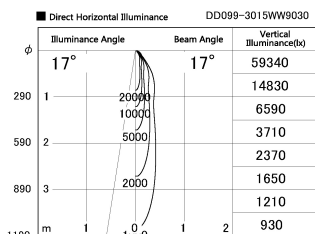

Item no. DD099-3015WW9030

Series Name:  $\Phi$ 125 Spark

Installation	Recessed mount
Type	
Fixture wattage	30.3W
Beam angle	17 deg
Color Temp.	3000K
CRI	Ra>90
Luminous	2480 lm
Body	Die-cast aluminum alloy
Body finish	N/A
Trim finish	White
Reflector finish	White
IP Rate	IP20
Light source	COB module
Input Voltage	AC220~240V
Dimming Type	Non-Dimmable
Certificate	CE, CCC
Cut Hole	125mm