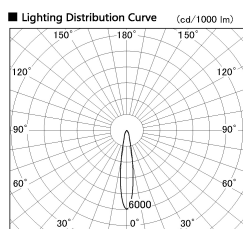

Item no. DD099-3015WW9030

Series Name:  $\Phi$ 125 Spark

Installation	Recessed mount
Type	
Fixture wattage	30.3W
Beam angle	17 deg
Color Temp.	3000K
CRI	Ra>90
Luminous	2480 lm
Body	Die-cast aluminum alloy
Body finish	N/A
Trim finish	White
Reflector finish	White
IP Rate	IP20
Light source	COB module
Input Voltage	AC220~240V
Dimming Type	Non-Dimmable
Certificate	CE, CCC
Cut Hole	125mm