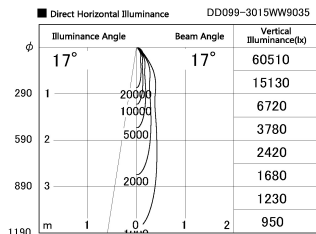

Item no. DD099-3015WW9035

Series Name:  $\Phi$ 125 Spark

Installation	Recessed mount
Type	
Fixture wattage	30.3W
Beam angle	17 deg
Color Temp.	3500K
CRI	Ra>90
Luminous	2529 lm
Body	Die-cast aluminum alloy
Body finish	N/A
Trim finish	White
Reflector finish	White
IP Rate	IP20
Light source	COB module
Input Voltage	AC220~240V
Dimming Type	Non-Dimmable
Certificate	CE, CCC
Cut Hole	125mm