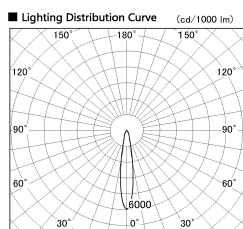

Item no. DD099-3015WW9035

Series Name:  $\Phi$ 125 Spark

Installation	Recessed mount
Type	$\Phi$ 125 Spark
Fixture wattage	30.3W
Beam angle	17 deg
Color Temp.	3500K
CRI	Ra>90
Luminous	2529 lm
Body	Die-cast aluminum alloy
Body finish	N/A
Trim finish	White
Reflector finish	White
IP Rate	IP20
Light source	COB module
Input Voltage	AC220~240V
Dimming Type	Non-Dimmable
Certificate	CE, CCC
Cut Hole	125mm

■ Direct Horizontal Illuminance DD099-3015WW9035

φ	Illuminance Angle	Beam Angle	Vertical Illuminance (lx)
290	17°	17°	60510
1			15130
590			6720
2			3780
890			2420
3			1680
1190			1230
m	1	2	950