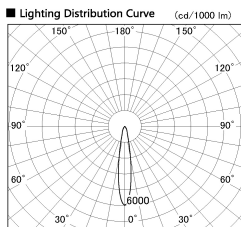

Item no. DD099-3015WW9035

Series Name:  $\Phi$ 125 Spark

Installation	Recessed mount
Type	
Fixture wattage	30.3W
Beam angle	17 deg
Color Temp.	3500K
CRI	Ra>90
Luminous	2529 lm
Body	Die-cast aluminum alloy
Body finish	N/A
Trim finish	White
Reflector finish	White
IP Rate	IP20
Light source	COB module
Input Voltage	AC220~240V
Dimming Type	Non-Dimmable
Certificate	CE, CCC
Cut Hole	125mm