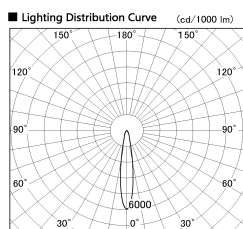

Item no. DD099-3015WW9040

Series Name: Φ 125 Spark

Installation	Recessed mount
Type	
Fixture wattage	30.3W
Beam angle	17 deg
Color Temp.	4000K
CRI	Ra>90
Luminous	2554 lm
Body	Die-cast aluminum alloy
Body finish	N/A
Trim finish	White
Reflector finish	White
IP Rate	IP20
Light source	COB module
Input Voltage	AC220~240V
Dimming Type	Non-Dimmable
Certificate	CE, CCC
Cut Hole	125mm