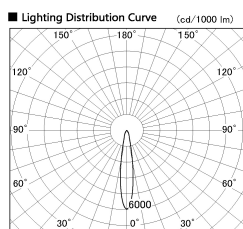

Item no. DD099-3015WW9040

Series Name: Φ 125 Spark

Installation	Recessed mount
Type	
Fixture wattage	30.3W
Beam angle	17 deg
Color Temp.	4000K
CRI	Ra>90
Luminous	2554 lm
Body	Die-cast aluminum alloy
Body finish	N/A
Trim finish	White
Reflector finish	White
IP Rate	IP20
Light source	COB module
Input Voltage	AC220~240V
Dimming Type	Non-Dimmable
Certificate	CE, CCC
Cut Hole	125mm

■ Direct Horizontal Illuminance DD099-3015WW9040

φ	Illuminance Angle	Beam Angle	Vertical Illuminance (lx)
290	17°	17°	61110
1			15280
590			6790
2			3820
890			2440
3			1700
1190			1250
m	1	0	950