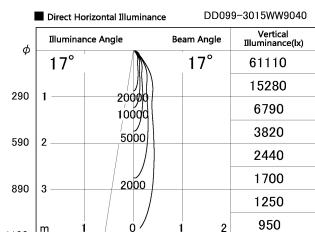

Item no. DD099-3015WW9040

Series Name: Φ 125 Spark

Installation	Recessed mount
Type	
Fixture wattage	30.3W
Beam angle	17 deg
Color Temp.	4000K
CRI	Ra>90
Luminous	2554 lm
Body	Die-cast aluminum alloy
Body finish	N/A
Trim finish	White
Reflector finish	White
IP Rate	IP20
Light source	COB module
Input Voltage	AC220~240V
Dimming Type	Non-Dimmable
Certificate	CE, CCC
Cut Hole	125mm