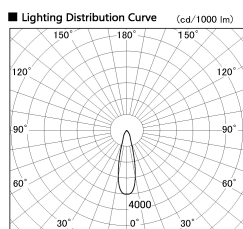

Item no. DD099-3020WW8527

Series Name: Φ 125 Spark

Installation	Recessed mount
Type	Φ 125 Spark
Fixture wattage	30.3W
Beam angle	27 deg
Color Temp.	2700K
CRI	Ra>85
Luminous	2590 lm
Body	Die-cast aluminum alloy
Body finish	N/A
Trim finish	White
Reflector finish	White
IP Rate	IP20
Light source	COB module
Input Voltage	AC220~240V
Dimming Type	Non-Dimmable
Certificate	CE, CCC
Cut Hole	125mm