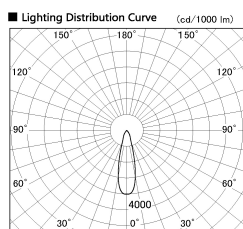

Item no. DD099-3020WW8527

Series Name:  $\Phi$ 125 Spark

Installation	Recessed mount
Type	
Fixture wattage	30.3W
Beam angle	27 deg
Color Temp.	2700K
CRI	Ra>85
Luminous	2590 lm
Body	Die-cast aluminum alloy
Body finish	N/A
Trim finish	White
Reflector finish	White
IP Rate	IP20
Light source	COB module
Input Voltage	AC220~240V
Dimming Type	Non-Dimmable
Certificate	CE, CCC
Cut Hole	125mm