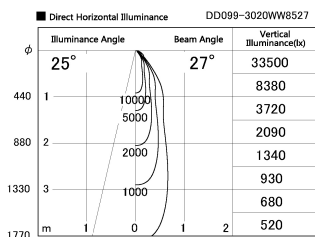

Item no. DD099-3020WW8527

Series Name: Φ 125 Spark

Installation	Recessed mount
Type	Φ 125 Spark
Fixture wattage	30.3W
Beam angle	27 deg
Color Temp.	2700K
CRI	Ra>85
Luminous	2590 lm
Body	Die-cast aluminum alloy
Body finish	N/A
Trim finish	White
Reflector finish	White
IP Rate	IP20
Light source	COB module
Input Voltage	AC220~240V
Dimming Type	Non-Dimmable
Certificate	CE, CCC
Cut Hole	125mm