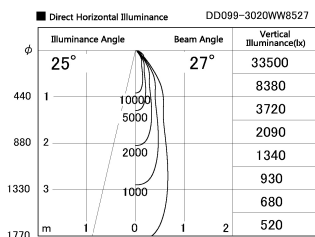

Item no. DD099-3020WW8527

Series Name:  $\Phi$ 125 Spark

Installation	Recessed mount
Type	
Fixture wattage	30.3W
Beam angle	27 deg
Color Temp.	2700K
CRI	Ra>85
Luminous	2590 lm
Body	Die-cast aluminum alloy
Body finish	N/A
Trim finish	White
Reflector finish	White
IP Rate	IP20
Light source	COB module
Input Voltage	AC220~240V
Dimming Type	Non-Dimmable
Certificate	CE, CCC
Cut Hole	125mm