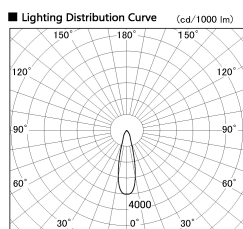

Item no. DD099-3020WW8530

Series Name:  $\Phi$ 125 Spark

Installation	Recessed mount
Type	$\Phi$ 125 Spark
Fixture wattage	30.3W
Beam angle	27 deg
Color Temp.	3000K
CRI	Ra>85
Luminous	2698 lm
Body	Die-cast aluminum alloy
Body finish	N/A
Trim finish	White
Reflector finish	White
IP Rate	IP20
Light source	COB module
Input Voltage	AC220~240V
Dimming Type	Non-Dimmable
Certificate	CE, CCC
Cut Hole	125mm