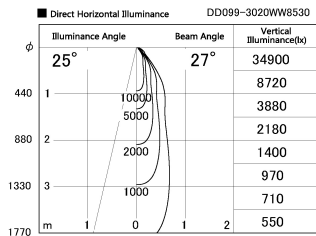

Item no. DD099-3020WW8530

Series Name:  $\Phi$ 125 Spark

Installation	Recessed mount
Type	
Fixture wattage	30.3W
Beam angle	27 deg
Color Temp.	3000K
CRI	Ra>85
Luminous	2698 lm
Body	Die-cast aluminum alloy
Body finish	N/A
Trim finish	White
Reflector finish	White
IP Rate	IP20
Light source	COB module
Input Voltage	AC220~240V
Dimming Type	Non-Dimmable
Certificate	CE, CCC
Cut Hole	125mm