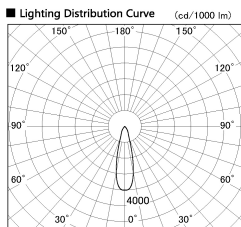

Item no. DD099-3020WW8530

Series Name:  $\Phi$ 125 Spark

Installation	Recessed mount
Type	
Fixture wattage	30.3W
Beam angle	27 deg
Color Temp.	3000K
CRI	Ra>85
Luminous	2698 lm
Body	Die-cast aluminum alloy
Body finish	N/A
Trim finish	White
Reflector finish	White
IP Rate	IP20
Light source	COB module
Input Voltage	AC220~240V
Dimming Type	Non-Dimmable
Certificate	CE, CCC
Cut Hole	125mm