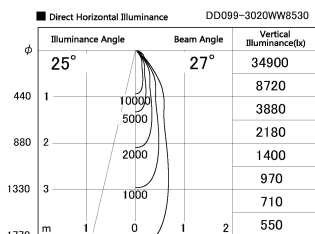

Item no. DD099-3020WW8530

Series Name:  $\Phi$ 125 Spark

Installation	Recessed mount
Type	$\Phi$ 125 Spark
Fixture wattage	30.3W
Beam angle	27 deg
Color Temp.	3000K
CRI	Ra>85
Luminous	2698 lm
Body	Die-cast aluminum alloy
Body finish	N/A
Trim finish	White
Reflector finish	White
IP Rate	IP20
Light source	COB module
Input Voltage	AC220~240V
Dimming Type	Non-Dimmable
Certificate	CE, CCC
Cut Hole	125mm