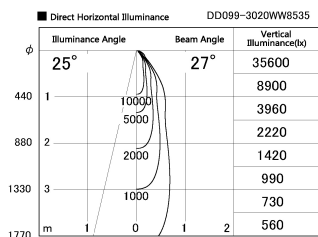

Item no. DD099-3020WW8535

Series Name: Φ 125 Spark

Installation	Recessed mount
Type	
Fixture wattage	30.3W
Beam angle	27 deg
Color Temp.	3500K
CRI	Ra>85
Luminous	2752 lm
Body	Die-cast aluminum alloy
Body finish	N/A
Trim finish	White
Reflector finish	White
IP Rate	IP20
Light source	COB module
Input Voltage	AC220~240V
Dimming Type	Non-Dimmable
Certificate	CE, CCC
Cut Hole	125mm