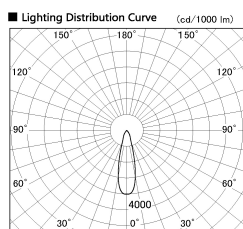

Item no. DD099-3020WW8535

Series Name: Φ 125 Spark

Installation	Recessed mount
Type	
Fixture wattage	30.3W
Beam angle	27 deg
Color Temp.	3500K
CRI	Ra>85
Luminous	2752 lm
Body	Die-cast aluminum alloy
Body finish	N/A
Trim finish	White
Reflector finish	White
IP Rate	IP20
Light source	COB module
Input Voltage	AC220~240V
Dimming Type	Non-Dimmable
Certificate	CE, CCC
Cut Hole	125mm