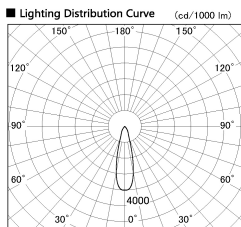

Item no. DD099-3020WW8540

Series Name:  $\Phi$ 125 Spark

Installation	Recessed mount
Type	
Fixture wattage	30.3W
Beam angle	27 deg
Color Temp.	4000K
CRI	Ra>85
Luminous	2779 lm
Body	Die-cast aluminum alloy
Body finish	N/A
Trim finish	White
Reflector finish	White
IP Rate	IP20
Light source	COB module
Input Voltage	AC220~240V
Dimming Type	Non-Dimmable
Certificate	CE, CCC
Cut Hole	125mm