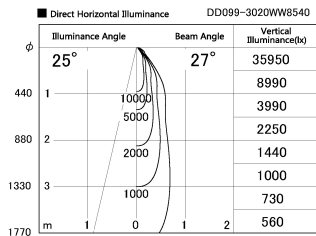

Item no. DD099-3020WW8540

Series Name:  $\Phi$ 125 Spark

Installation	Recessed mount
Type	
Fixture wattage	30.3W
Beam angle	27 deg
Color Temp.	4000K
CRI	Ra>85
Luminous	2779 lm
Body	Die-cast aluminum alloy
Body finish	N/A
Trim finish	White
Reflector finish	White
IP Rate	IP20
Light source	COB module
Input Voltage	AC220~240V
Dimming Type	Non-Dimmable
Certificate	CE, CCC
Cut Hole	125mm