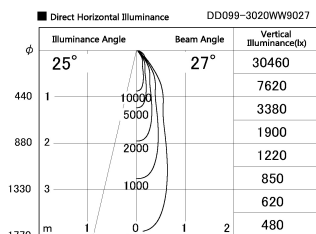

Item no. DD099-3020WW9027

Series Name: Φ 125 Spark

Installation	Recessed mount
Type	
Fixture wattage	30.3W
Beam angle	27 deg
Color Temp.	2700K
CRI	Ra>90
Luminous	2355 lm
Body	Die-cast aluminum alloy
Body finish	N/A
Trim finish	White
Reflector finish	White
IP Rate	IP20
Light source	COB module
Input Voltage	AC220~240V
Dimming Type	Non-Dimmable
Certificate	CE, CCC
Cut Hole	125mm