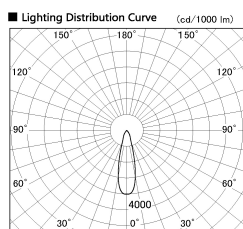

Item no. DD099-3020WW9027

Series Name: Φ 125 Spark

Installation	Recessed mount
Type	
Fixture wattage	30.3W
Beam angle	27 deg
Color Temp.	2700K
CRI	Ra>90
Luminous	2355 lm
Body	Die-cast aluminum alloy
Body finish	N/A
Trim finish	White
Reflector finish	White
IP Rate	IP20
Light source	COB module
Input Voltage	AC220~240V
Dimming Type	Non-Dimmable
Certificate	CE, CCC
Cut Hole	125mm