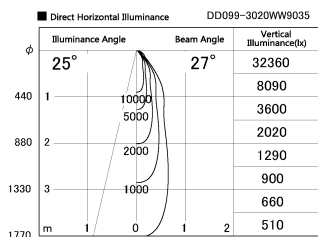

Item no. DD099-3020WW9035

Series Name: Φ 125 Spark

Installation	Recessed mount
Type	Φ 125 Spark
Fixture wattage	30.3W
Beam angle	27 deg
Color Temp.	3500K
CRI	Ra>90
Luminous	2502 lm
Body	Die-cast aluminum alloy
Body finish	N/A
Trim finish	White
Reflector finish	White
IP Rate	IP20
Light source	COB module
Input Voltage	AC220~240V
Dimming Type	Non-Dimmable
Certificate	CE, CCC
Cut Hole	125mm