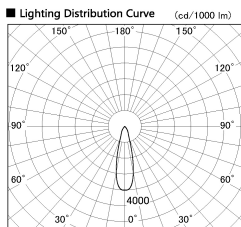

Item no. DD099-3020WW9035

Series Name: Φ 125 Spark

Installation	Recessed mount
Type	
Fixture wattage	30.3W
Beam angle	27 deg
Color Temp.	3500K
CRI	Ra>90
Luminous	2502 lm
Body	Die-cast aluminum alloy
Body finish	N/A
Trim finish	White
Reflector finish	White
IP Rate	IP20
Light source	COB module
Input Voltage	AC220~240V
Dimming Type	Non-Dimmable
Certificate	CE, CCC
Cut Hole	125mm