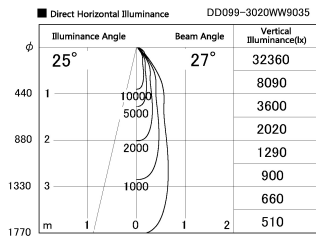

Item no. DD099-3020WW9035

Series Name: Φ 125 Spark

Installation	Recessed mount
Type	
Fixture wattage	30.3W
Beam angle	27 deg
Color Temp.	3500K
CRI	Ra>90
Luminous	2502 lm
Body	Die-cast aluminum alloy
Body finish	N/A
Trim finish	White
Reflector finish	White
IP Rate	IP20
Light source	COB module
Input Voltage	AC220~240V
Dimming Type	Non-Dimmable
Certificate	CE, CCC
Cut Hole	125mm