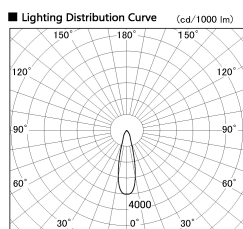

Item no. DD099-3020WW9035

Series Name: Φ 125 Spark

Installation	Recessed mount
Type	Φ 125 Spark
Fixture wattage	30.3W
Beam angle	27 deg
Color Temp.	3500K
CRI	Ra>90
Luminous	2502 lm
Body	Die-cast aluminum alloy
Body finish	N/A
Trim finish	White
Reflector finish	White
IP Rate	IP20
Light source	COB module
Input Voltage	AC220~240V
Dimming Type	Non-Dimmable
Certificate	CE, CCC
Cut Hole	125mm