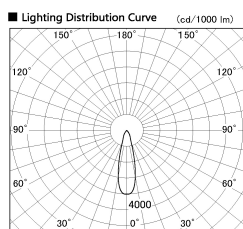

Item no. DD099-3020WW9040

Series Name: Φ 125 Spark

Installation	Recessed mount
Type	
Fixture wattage	30.3W
Beam angle	27 deg
Color Temp.	4000K
CRI	Ra>90
Luminous	2527 lm
Body	Die-cast aluminum alloy
Body finish	N/A
Trim finish	White
Reflector finish	White
IP Rate	IP20
Light source	COB module
Input Voltage	AC220~240V
Dimming Type	Non-Dimmable
Certificate	CE, CCC
Cut Hole	125mm