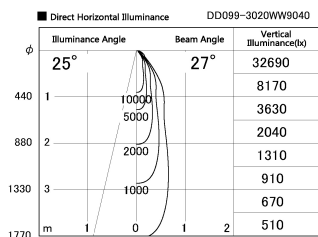

Item no. DD099-3020WW9040

Series Name: Φ 125 Spark

Installation	Recessed mount
Type	
Fixture wattage	30.3W
Beam angle	27 deg
Color Temp.	4000K
CRI	Ra>90
Luminous	2527 lm
Body	Die-cast aluminum alloy
Body finish	N/A
Trim finish	White
Reflector finish	White
IP Rate	IP20
Light source	COB module
Input Voltage	AC220~240V
Dimming Type	Non-Dimmable
Certificate	CE, CCC
Cut Hole	125mm