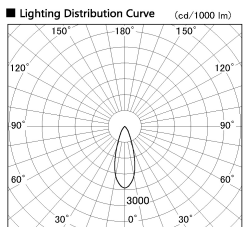

Item no. DD099-3030WW8527

Series Name: Φ 125 Spark

Installation	Recessed mount
Type	
Fixture wattage	30.3W
Beam angle	34 deg
Color Temp.	2700K
CRI	Ra>85
Luminous	2585 lm
Body	Die-cast aluminum alloy
Body finish	N/A
Trim finish	White
Reflector finish	White
IP Rate	IP20
Light source	COB module
Input Voltage	AC220~240V
Dimming Type	Non-Dimmable
Certificate	CE, CCC
Cut Hole	125mm