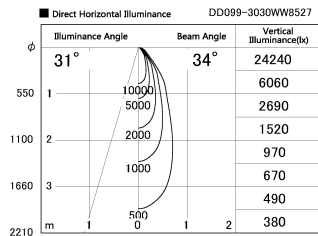

Item no. DD099-3030WW8527

Series Name: Φ 125 Spark

Installation	Recessed mount
Type	
Fixture wattage	30.3W
Beam angle	34 deg
Color Temp.	2700K
CRI	Ra>85
Luminous	2585 lm
Body	Die-cast aluminum alloy
Body finish	N/A
Trim finish	White
Reflector finish	White
IP Rate	IP20
Light source	COB module
Input Voltage	AC220~240V
Dimming Type	Non-Dimmable
Certificate	CE, CCC
Cut Hole	125mm