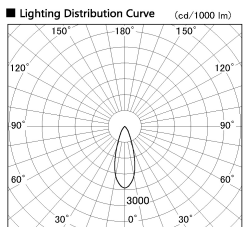

Item no. DD099-3030WW8530

Series Name: Φ 125 Spark

■ Direct Horizontal Illuminance DD099-3030WW8530

φ	Illuminance Angle	Beam Angle	Vertical Illuminance (lx)
550	31°	34°	25260
1100	10000		6310
	5000		2810
1660	2000		1580
2210	1000		1010
	500		700
	200		520
	100		390

Installation	Recessed mount
Type	
Fixture wattage	30.3W
Beam angle	34 deg
Color Temp.	3000K
CRI	Ra>85
Luminous	2693 lm
Body	Die-cast aluminum alloy
Body finish	N/A
Trim finish	White
Reflector finish	White
IP Rate	IP20
Light source	COB module
Input Voltage	AC220~240V
Dimming Type	Non-Dimmable
Certificate	CE, CCC
Cut Hole	125mm