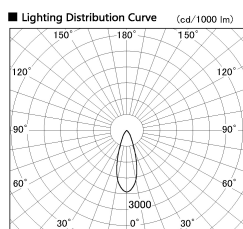

Item no. DD099-3030WW8535

Series Name: Φ 125 Spark

Installation	Recessed mount
Type	Φ 125 Spark
Fixture wattage	30.3W
Beam angle	34 deg
Color Temp.	3500K
CRI	Ra>85
Luminous	2747 lm
Body	Die-cast aluminum alloy
Body finish	N/A
Trim finish	White
Reflector finish	White
IP Rate	IP20
Light source	COB module
Input Voltage	AC220~240V
Dimming Type	Non-Dimmable
Certificate	CE, CCC
Cut Hole	125mm