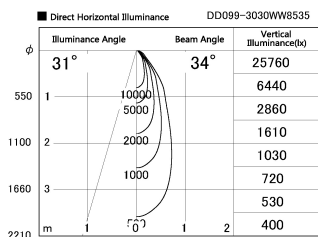

Item no. DD099-3030WW8535

Series Name:  $\Phi$ 125 Spark

Installation	Recessed mount
Type	
Fixture wattage	30.3W
Beam angle	34 deg
Color Temp.	3500K
CRI	Ra>85
Luminous	2747 lm
Body	Die-cast aluminum alloy
Body finish	N/A
Trim finish	White
Reflector finish	White
IP Rate	IP20
Light source	COB module
Input Voltage	AC220~240V
Dimming Type	Non-Dimmable
Certificate	CE, CCC
Cut Hole	125mm