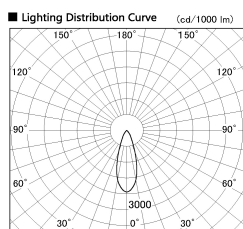

Item no. DD099-3030WW8535

Series Name:  $\Phi$ 125 Spark

Installation	Recessed mount
Type	
Fixture wattage	30.3W
Beam angle	34 deg
Color Temp.	3500K
CRI	Ra>85
Luminous	2747 lm
Body	Die-cast aluminum alloy
Body finish	N/A
Trim finish	White
Reflector finish	White
IP Rate	IP20
Light source	COB module
Input Voltage	AC220~240V
Dimming Type	Non-Dimmable
Certificate	CE, CCC
Cut Hole	125mm