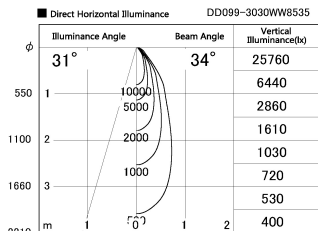

Item no. DD099-3030WW8535

Series Name: Φ 125 Spark

Installation	Recessed mount
Type	Φ 125 Spark
Fixture wattage	30.3W
Beam angle	34 deg
Color Temp.	3500K
CRI	Ra>85
Luminous	2747 lm
Body	Die-cast aluminum alloy
Body finish	N/A
Trim finish	White
Reflector finish	White
IP Rate	IP20
Light source	COB module
Input Voltage	AC220~240V
Dimming Type	Non-Dimmable
Certificate	CE, CCC
Cut Hole	125mm