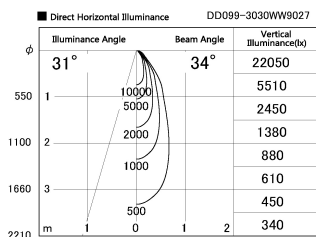

Item no. DD099-3030WW9027

Series Name:  $\Phi$ 125 Spark

Installation	Recessed mount
Type	
Fixture wattage	30.3W
Beam angle	34 deg
Color Temp.	2700K
CRI	Ra>90
Luminous	2351 lm
Body	Die-cast aluminum alloy
Body finish	N/A
Trim finish	White
Reflector finish	White
IP Rate	IP20
Light source	COB module
Input Voltage	AC220~240V
Dimming Type	Non-Dimmable
Certificate	CE, CCC
Cut Hole	125mm