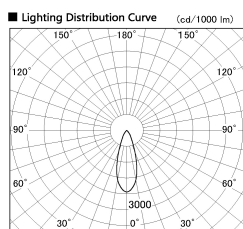

Item no. DD099-3030WW9027

Series Name:  $\Phi$ 125 Spark

Installation	Recessed mount
Type	
Fixture wattage	30.3W
Beam angle	34 deg
Color Temp.	2700K
CRI	Ra>90
Luminous	2351 lm
Body	Die-cast aluminum alloy
Body finish	N/A
Trim finish	White
Reflector finish	White
IP Rate	IP20
Light source	COB module
Input Voltage	AC220~240V
Dimming Type	Non-Dimmable
Certificate	CE, CCC
Cut Hole	125mm