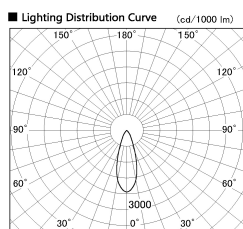

Item no. DD099-3030WW9027

Series Name: Φ 125 Spark

Installation	Recessed mount
Type	Φ 125 Spark
Fixture wattage	30.3W
Beam angle	34 deg
Color Temp.	2700K
CRI	Ra>90
Luminous	2351 lm
Body	Die-cast aluminum alloy
Body finish	N/A
Trim finish	White
Reflector finish	White
IP Rate	IP20
Light source	COB module
Input Voltage	AC220~240V
Dimming Type	Non-Dimmable
Certificate	CE, CCC
Cut Hole	125mm