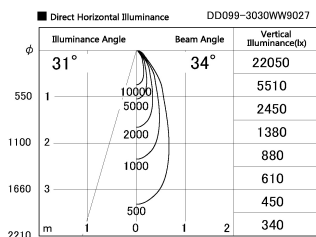

Item no. DD099-3030WW9027

Series Name: Φ 125 Spark

Installation	Recessed mount
Type	Φ 125 Spark
Fixture wattage	30.3W
Beam angle	34 deg
Color Temp.	2700K
CRI	Ra>90
Luminous	2351 lm
Body	Die-cast aluminum alloy
Body finish	N/A
Trim finish	White
Reflector finish	White
IP Rate	IP20
Light source	COB module
Input Voltage	AC220~240V
Dimming Type	Non-Dimmable
Certificate	CE, CCC
Cut Hole	125mm