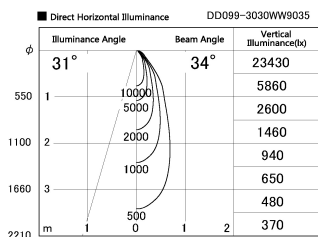

Item no. DD099-3030WW9035

Series Name: Φ 125 Spark

Installation	Recessed mount
Type	
Fixture wattage	30.3W
Beam angle	34 deg
Color Temp.	3500K
CRI	Ra>90
Luminous	2498 lm
Body	Die-cast aluminum alloy
Body finish	N/A
Trim finish	White
Reflector finish	White
IP Rate	IP20
Light source	COB module
Input Voltage	AC220~240V
Dimming Type	Non-Dimmable
Certificate	CE, CCC
Cut Hole	125mm