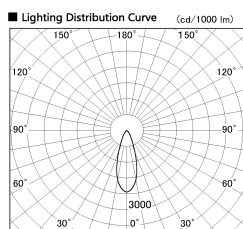

Item no. DD099-3030WW9035

Series Name: Φ 125 Spark

Installation	Recessed mount
Type	
Fixture wattage	30.3W
Beam angle	34 deg
Color Temp.	3500K
CRI	Ra>90
Luminous	2498 lm
Body	Die-cast aluminum alloy
Body finish	N/A
Trim finish	White
Reflector finish	White
IP Rate	IP20
Light source	COB module
Input Voltage	AC220~240V
Dimming Type	Non-Dimmable
Certificate	CE, CCC
Cut Hole	125mm