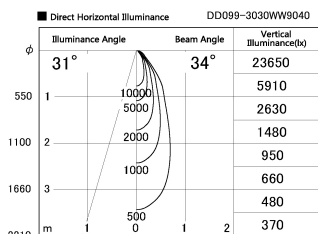

Item no. DD099-3030WW9040

Series Name: Φ 125 Spark

Installation	Recessed mount
Type	
Fixture wattage	30.3W
Beam angle	34 deg
Color Temp.	4000K
CRI	Ra>90
Luminous	2522 lm
Body	Die-cast aluminum alloy
Body finish	N/A
Trim finish	White
Reflector finish	White
IP Rate	IP20
Light source	COB module
Input Voltage	AC220~240V
Dimming Type	Non-Dimmable
Certificate	CE, CCC
Cut Hole	125mm