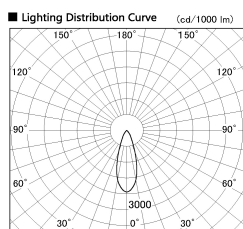

Item no. DD099-3030WW9040

Series Name: Φ 125 Spark

Installation	Recessed mount
Type	
Fixture wattage	30.3W
Beam angle	34 deg
Color Temp.	4000K
CRI	Ra>90
Luminous	2522 lm
Body	Die-cast aluminum alloy
Body finish	N/A
Trim finish	White
Reflector finish	White
IP Rate	IP20
Light source	COB module
Input Voltage	AC220~240V
Dimming Type	Non-Dimmable
Certificate	CE, CCC
Cut Hole	125mm