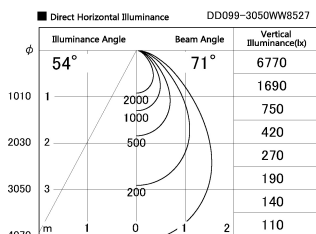

Item no. DD099-3050WW8527

Series Name: Φ 125 Spark

Installation	Recessed mount
Type	
Fixture wattage	30.3W
Beam angle	71 deg
Color Temp.	2700K
CRI	Ra>85
Luminous	2407 lm
Body	Die-cast aluminum alloy
Body finish	N/A
Trim finish	White
Reflector finish	White
IP Rate	IP20
Light source	COB module
Input Voltage	AC220~240V
Dimming Type	Non-Dimmable
Certificate	CE, CCC
Cut Hole	125mm