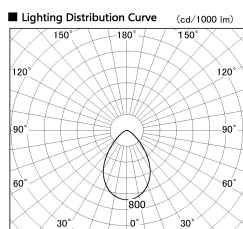

Item no. DD099-3050WW8527

Series Name: Φ 125 Spark

Installation	Recessed mount
Type	
Fixture wattage	30.3W
Beam angle	71 deg
Color Temp.	2700K
CRI	Ra>85
Luminous	2407 lm
Body	Die-cast aluminum alloy
Body finish	N/A
Trim finish	White
Reflector finish	White
IP Rate	IP20
Light source	COB module
Input Voltage	AC220~240V
Dimming Type	Non-Dimmable
Certificate	CE, CCC
Cut Hole	125mm