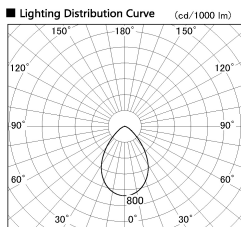

Item no. DD099-3050WW8530

Series Name: Φ 125 Spark

Installation	Recessed mount
Type	
Fixture wattage	30.3W
Beam angle	71 deg
Color Temp.	3000K
CRI	Ra>85
Luminous	2508 lm
Body	Die-cast aluminum alloy
Body finish	N/A
Trim finish	White
Reflector finish	White
IP Rate	IP20
Light source	COB module
Input Voltage	AC220~240V
Dimming Type	Non-Dimmable
Certificate	CE, CCC
Cut Hole	125mm