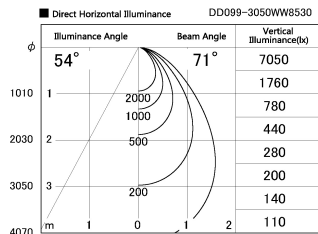

Item no. DD099-3050WW8530

Series Name: Φ 125 Spark

Installation	Recessed mount
Type	
Fixture wattage	30.3W
Beam angle	71 deg
Color Temp.	3000K
CRI	Ra>85
Luminous	2508 lm
Body	Die-cast aluminum alloy
Body finish	N/A
Trim finish	White
Reflector finish	White
IP Rate	IP20
Light source	COB module
Input Voltage	AC220~240V
Dimming Type	Non-Dimmable
Certificate	CE, CCC
Cut Hole	125mm