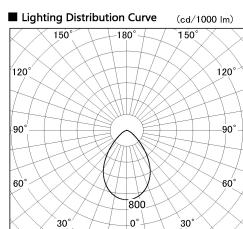

Item no. DD099-3050WW8535

Series Name: Φ 125 Spark

Installation	Recessed mount
Type	
Fixture wattage	30.3W
Beam angle	71 deg
Color Temp.	3500K
CRI	Ra>85
Luminous	2558 lm
Body	Die-cast aluminum alloy
Body finish	N/A
Trim finish	White
Reflector finish	White
IP Rate	IP20
Light source	COB module
Input Voltage	AC220~240V
Dimming Type	Non-Dimmable
Certificate	CE, CCC
Cut Hole	125mm