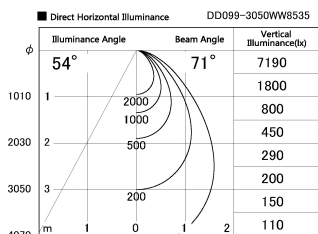

Item no. DD099-3050WW8535

Series Name: Φ 125 Spark

Installation	Recessed mount
Type	
Fixture wattage	30.3W
Beam angle	71 deg
Color Temp.	3500K
CRI	Ra>85
Luminous	2558 lm
Body	Die-cast aluminum alloy
Body finish	N/A
Trim finish	White
Reflector finish	White
IP Rate	IP20
Light source	COB module
Input Voltage	AC220~240V
Dimming Type	Non-Dimmable
Certificate	CE, CCC
Cut Hole	125mm