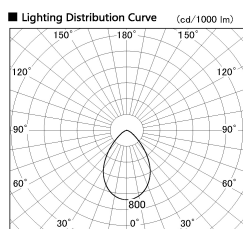

Item no. DD099-3050WW8540

Series Name: Φ 125 Spark

Installation	Recessed mount
Type	
Fixture wattage	30.3W
Beam angle	71 deg
Color Temp.	4000K
CRI	Ra>85
Luminous	2583 lm
Body	Die-cast aluminum alloy
Body finish	N/A
Trim finish	White
Reflector finish	White
IP Rate	IP20
Light source	COB module
Input Voltage	AC220~240V
Dimming Type	Non-Dimmable
Certificate	CE, CCC
Cut Hole	125mm