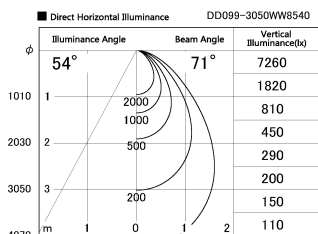

Item no. DD099-3050WW8540

Series Name: Φ 125 Spark

Installation	Recessed mount
Type	
Fixture wattage	30.3W
Beam angle	71 deg
Color Temp.	4000K
CRI	Ra>85
Luminous	2583 lm
Body	Die-cast aluminum alloy
Body finish	N/A
Trim finish	White
Reflector finish	White
IP Rate	IP20
Light source	COB module
Input Voltage	AC220~240V
Dimming Type	Non-Dimmable
Certificate	CE, CCC
Cut Hole	125mm