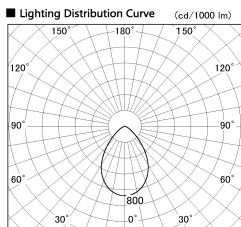

Item no. DD099-3050WW9027

Series Name: Φ 125 Spark

Installation	Recessed mount
Type	
Fixture wattage	30.3W
Beam angle	71 deg
Color Temp.	2700K
CRI	Ra>90
Luminous	2189 lm
Body	Die-cast aluminum alloy
Body finish	N/A
Trim finish	White
Reflector finish	White
IP Rate	IP20
Light source	COB module
Input Voltage	AC220~240V
Dimming Type	Non-Dimmable
Certificate	CE, CCC
Cut Hole	125mm