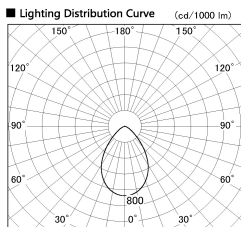

Item no. DD099-3050WW9027

Series Name:  $\Phi$ 125 Spark

Installation	Recessed mount
Type	$\Phi$ 125 Spark
Fixture wattage	30.3W
Beam angle	71 deg
Color Temp.	2700K
CRI	Ra>90
Luminous	2189 lm
Body	Die-cast aluminum alloy
Body finish	N/A
Trim finish	White
Reflector finish	White
IP Rate	IP20
Light source	COB module
Input Voltage	AC220~240V
Dimming Type	Non-Dimmable
Certificate	CE, CCC
Cut Hole	125mm