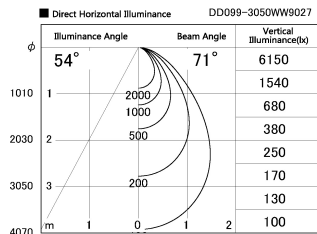

Item no. DD099-3050WW9027

Series Name: Φ 125 Spark

Installation	Recessed mount
Type	
Fixture wattage	30.3W
Beam angle	71 deg
Color Temp.	2700K
CRI	Ra>90
Luminous	2189 lm
Body	Die-cast aluminum alloy
Body finish	N/A
Trim finish	White
Reflector finish	White
IP Rate	IP20
Light source	COB module
Input Voltage	AC220~240V
Dimming Type	Non-Dimmable
Certificate	CE, CCC
Cut Hole	125mm