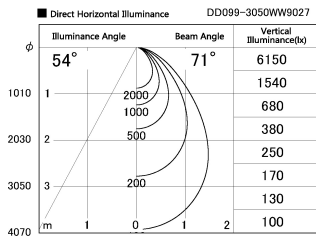

Item no. DD099-3050WW9027

Series Name:  $\Phi$ 125 Spark

Installation	Recessed mount
Type	$\Phi$ 125 Spark
Fixture wattage	30.3W
Beam angle	71 deg
Color Temp.	2700K
CRI	Ra>90
Luminous	2189 lm
Body	Die-cast aluminum alloy
Body finish	N/A
Trim finish	White
Reflector finish	White
IP Rate	IP20
Light source	COB module
Input Voltage	AC220~240V
Dimming Type	Non-Dimmable
Certificate	CE, CCC
Cut Hole	125mm