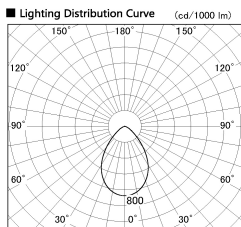

Item no. DD099-3050WW9030

Series Name: Φ 125 Spark

Installation	Recessed mount
Type	
Fixture wattage	30.3W
Beam angle	71 deg
Color Temp.	3000K
CRI	Ra>90
Luminous	2280 lm
Body	Die-cast aluminum alloy
Body finish	N/A
Trim finish	White
Reflector finish	White
IP Rate	IP20
Light source	COB module
Input Voltage	AC220~240V
Dimming Type	Non-Dimmable
Certificate	CE, CCC
Cut Hole	125mm