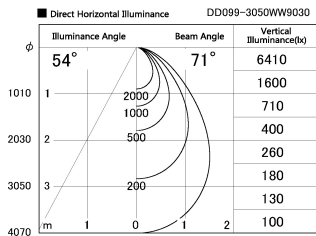

Item no. DD099-3050WW9030

Series Name: Φ 125 Spark

Installation	Recessed mount
Type	
Fixture wattage	30.3W
Beam angle	71 deg
Color Temp.	3000K
CRI	Ra>90
Luminous	2280 lm
Body	Die-cast aluminum alloy
Body finish	N/A
Trim finish	White
Reflector finish	White
IP Rate	IP20
Light source	COB module
Input Voltage	AC220~240V
Dimming Type	Non-Dimmable
Certificate	CE, CCC
Cut Hole	125mm