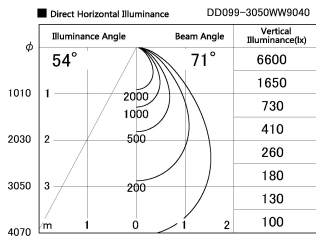

Item no. DD099-3050WW9040

Series Name: Φ 125 Spark

Installation	Recessed mount
Type	
Fixture wattage	30.3W
Beam angle	71 deg
Color Temp.	4000K
CRI	Ra>90
Luminous	2348 lm
Body	Die-cast aluminum alloy
Body finish	N/A
Trim finish	White
Reflector finish	White
IP Rate	IP20
Light source	COB module
Input Voltage	AC220~240V
Dimming Type	Non-Dimmable
Certificate	CE, CCC
Cut Hole	125mm