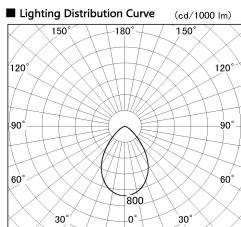

Item no. DD099-3050WW9040

Series Name: Φ 125 Spark

Installation	Recessed mount
Type	
Fixture wattage	30.3W
Beam angle	71 deg
Color Temp.	4000K
CRI	Ra>90
Luminous	2348 lm
Body	Die-cast aluminum alloy
Body finish	N/A
Trim finish	White
Reflector finish	White
IP Rate	IP20
Light source	COB module
Input Voltage	AC220~240V
Dimming Type	Non-Dimmable
Certificate	CE, CCC
Cut Hole	125mm