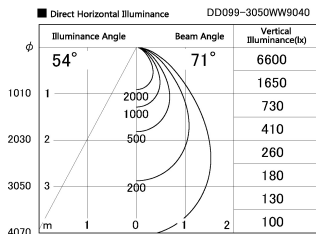

Item no. DD099-3050WW9040

Series Name: Φ 125 Spark

Installation	Recessed mount
Type	Φ 125 Spark
Fixture wattage	30.3W
Beam angle	71 deg
Color Temp.	4000K
CRI	Ra>90
Luminous	2348 lm
Body	Die-cast aluminum alloy
Body finish	N/A
Trim finish	White
Reflector finish	White
IP Rate	IP20
Light source	COB module
Input Voltage	AC220~240V
Dimming Type	Non-Dimmable
Certificate	CE, CCC
Cut Hole	125mm