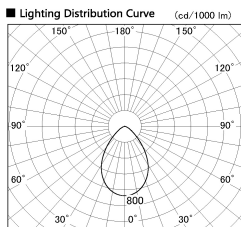

Item no. DD099-3050WW9040

Series Name: Φ 125 Spark

Installation	Recessed mount
Type	Φ 125 Spark
Fixture wattage	30.3W
Beam angle	71 deg
Color Temp.	4000K
CRI	Ra>90
Luminous	2348 lm
Body	Die-cast aluminum alloy
Body finish	N/A
Trim finish	White
Reflector finish	White
IP Rate	IP20
Light source	COB module
Input Voltage	AC220~240V
Dimming Type	Non-Dimmable
Certificate	CE, CCC
Cut Hole	125mm